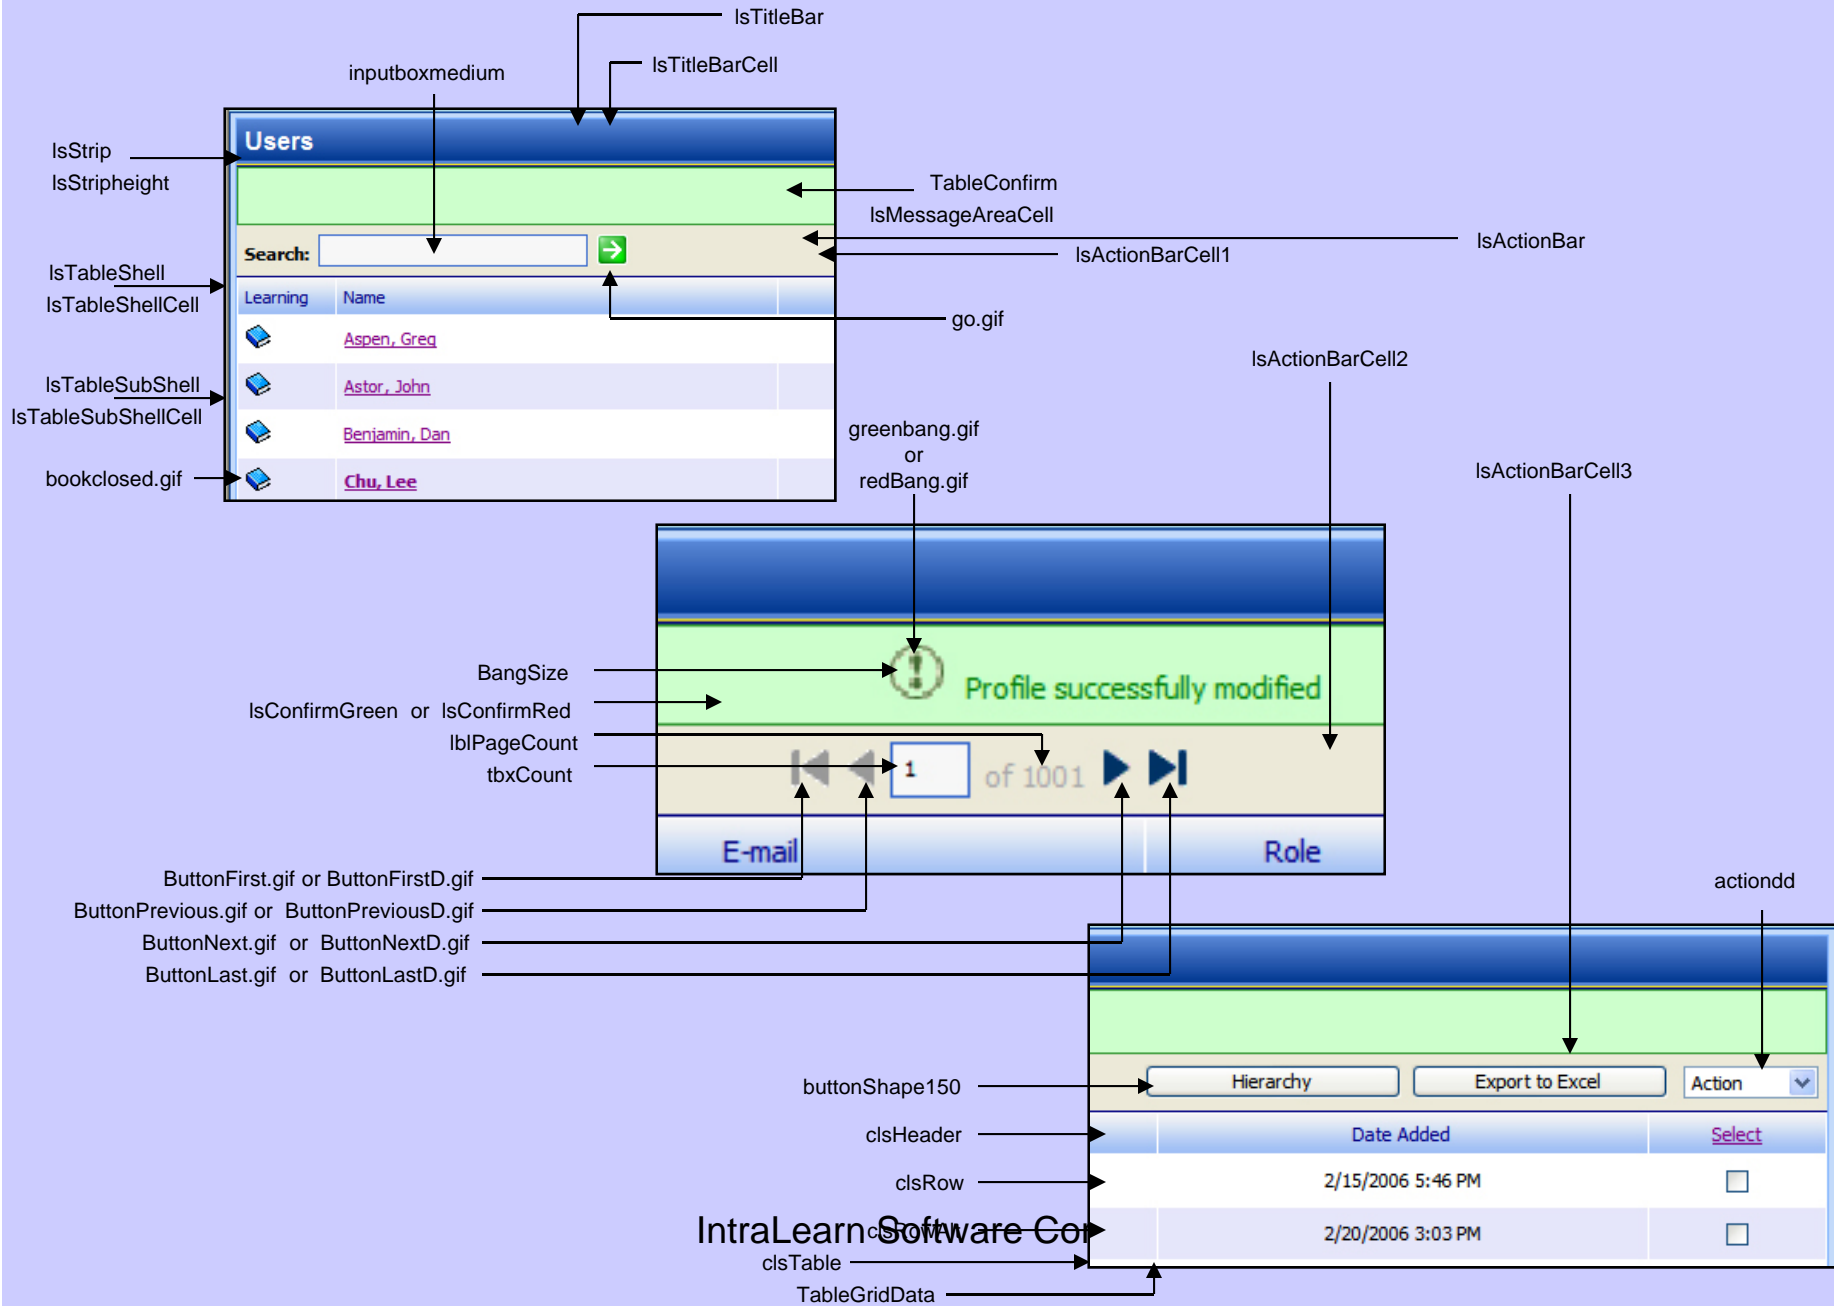

LearningServer: Decorative Strip

TABLE class: IsStrip

TR Class: IsStripHeight

LearningServer: Message Center

TD Class: IsMessageAreaCell

ImageRedBang

Class: BangSize

ImageGreenBang

LearningServer: Utility Bar

OPTION 1: One Cell

OPTION 2: Two Cells

OPTION 3: Three Cells

LearningServer: Form View with Tab

LearningServer: Users > Default View

LearningServer: Users > Form View (Add / Edit)

FOOTER CLASS: portalFooterSection