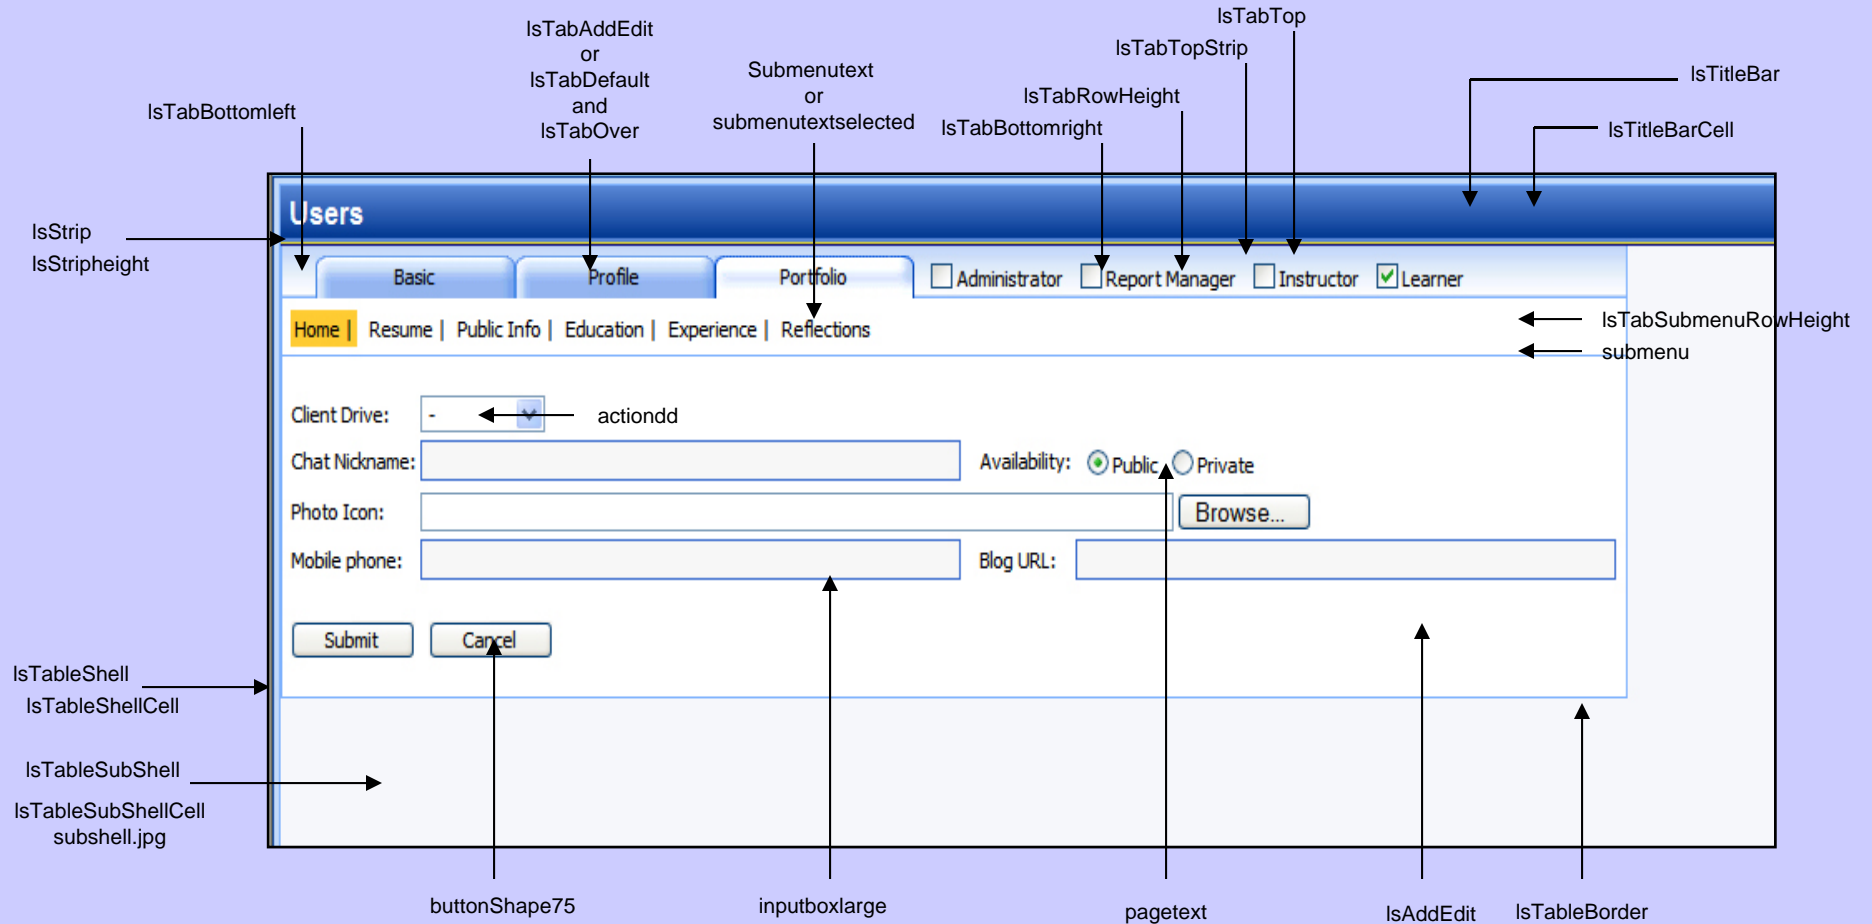

LearningServer: Decorative Strip

TABLE class: IsStrip

TR Class: IsStripHeight

LearningServer: Message Center

TD Class: IsMessageAreaCell

ImageRedBang

Class: BangSize

ImageGreenBang

LearningServer: Utility Bar

OPTION 1: One Cell

OPTION 2: Two Cells

OPTION 3: Three Cells

LearningServer: Form View with Tab

LearningServer: Users > Default View

LearningServer: Users > Form View (Add / Edit)

FOOTER CLASS: portalFooterSection