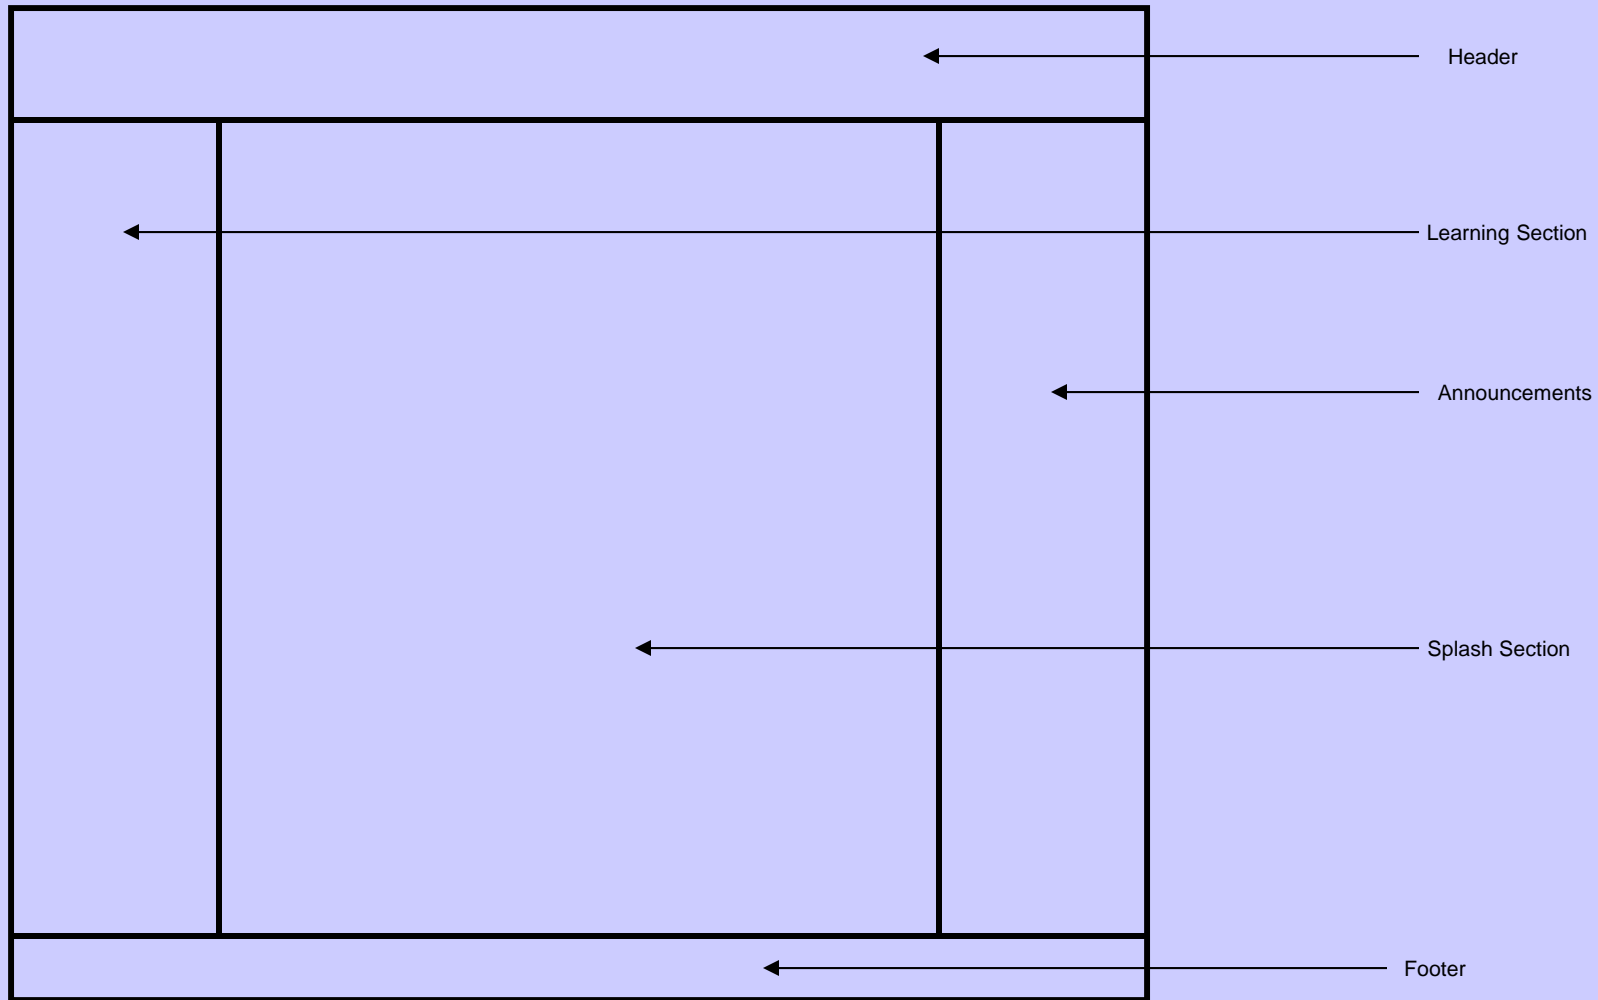

LearningServer: Decorative Strip

TABLE class: IsStrip

TR Class: IsStripHeight

LearningServer: Message Center

TD Class: IsMessageAreaCell

ImageRedBang

Class: BangSize

ImageGreenBang

LearningServer: Utility Bar

OPTION 1: One Cell

OPTION 2: Two Cells

OPTION 3: Three Cells

LearningServer: Form View with Tab

LearningServer: Users > Default View

LearningServer: Users > Form View (Add / Edit)

FOOTER CLASS: portalFooterSection